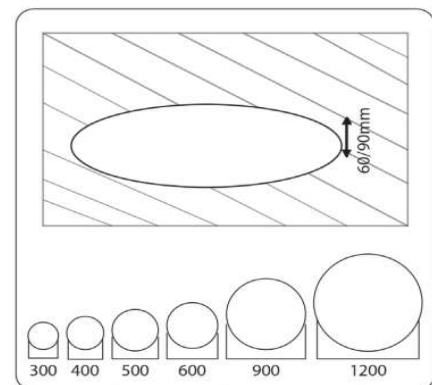

Dia=300mm/400mm
H=60/90/95mm

Frame

Aluminium

Color Tempertaure

4000K

Power

20W

Total Luminous Flux

L70 minimum at 50,000
burning hours

Dimension diagram

Remarks:-

Address: Plot #7 Saroorpur-Nangla Industrial Area,Ballabgarh-Sohna Road,Faridabad-121005

Email: info@sovitron.com